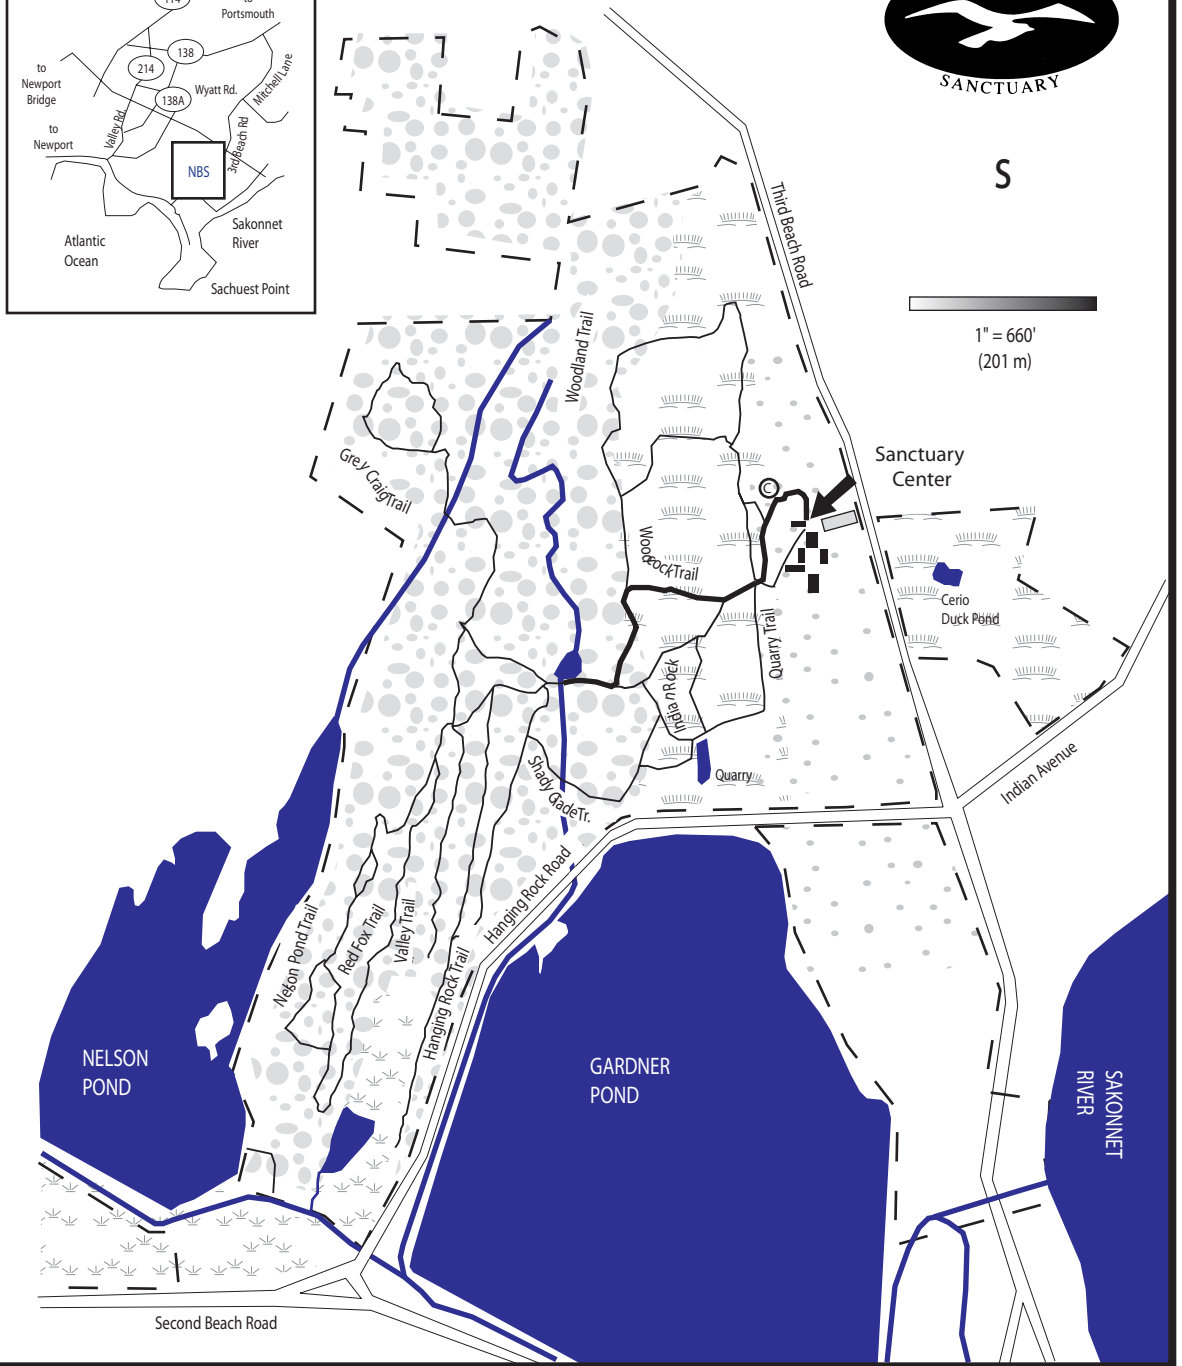

STREAM

ROAD

CEMETERY

DIFFICULT

PLEASE REMEMBER

- ¥ Keep to the marked trails.
- ¥ Restrict picnics to the orchard beside the barn.
- ¥ Refrain from collecting anything.
- ¥ No bicycles or dogs on the trails.

S

1" = 660'
(201 m)

Second Beach Road

NELSON
POND

GARDNER
POND

SAKONNET
RIVER

Sanctuary
Center

Cerio
Duck Pond

Indian Avenue

Third Beach Road

Woodland Trail

Woodcock Trail

Indian Neck

Quarry

Quarry Trail

Shady Gable Tr.

Hanging Rock Road

Grey Gait Trail

Hanging Rock Trail

Valley Trail

Red Fox Trail

Nelson Pond Trail